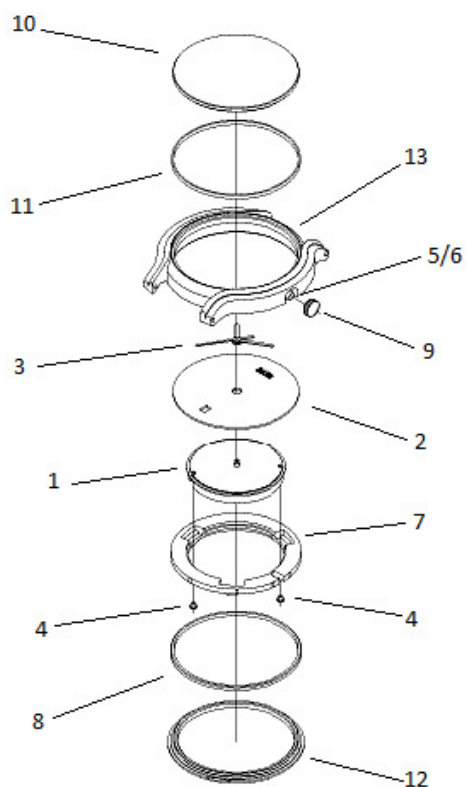

Reference:
04.129.3644.4.001

| | Reference | | Name |
|-------------------|---------------|--------|---|
| Kit | | | |
| → | 55.1626.00.10 | 10, 11 | Crystal kit Florence Céleste L |
| Components | | | |
| → | 03.129.502 | 1 | Movement |
| → | 05.3644.010 | 2 | Dial Celeste L, grey |
| → | 06.1412 | 3 | Hands,yellow |
| → | 40.0017 | 4 | Casing screw, ETA Z0080771 |
| → | 40.7033 | 5 | case spare parts |
| → | 40.1249 | 6 | Tube / Pin for fixing Bracelet |
| → | 40.8111 | 7 | Movementring |
| → | 47.4328 | 8 | Back seal Asutane 26,5 X 0,75 |
| → | 48.606 | 9 | Crown yel, 3,50 22 teeth yellow PVD B19 |
| → | 55.1626.00 | 10 | Crystal Florence Celeste L |
| → | 81.0262 | 11 | Crystal gasket |
| → | 82.129.3644.4 | 12 | Case back Celeste L, bicolour |
| → | 83.0104 | 13 | Case middle parts |